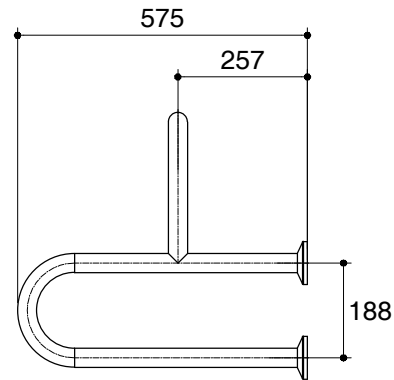

Dimensions are approximate.  
Unit: mm

SKU	K-20919X
Name	-
Description	GRAB BAR FOR URINAL
<b>ENGLEFIELD</b>	

\* The recommended dimension for installation can be adjusted according to user preferences and layout.