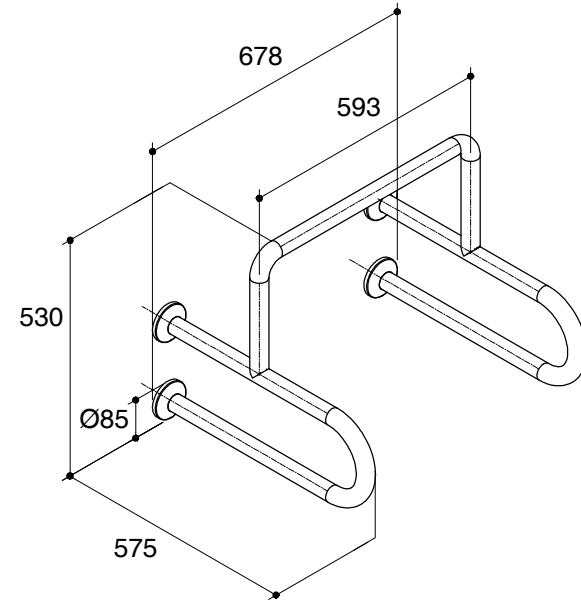

Dimensions are approximate.  
Unit: mm

SKU	K-20919X
Name	-
Description	GRAB BAR FOR URINAL
<b>ENGLEFIELD</b>	

\* The recommended dimension for installation can be adjusted according to user preferences and layout.