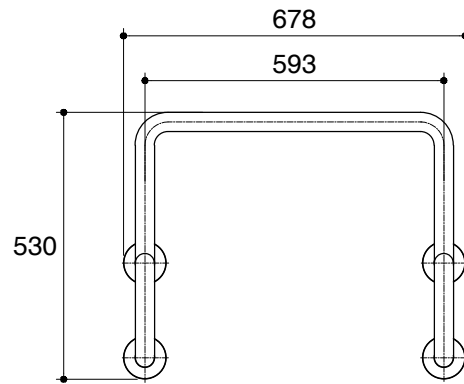

Dimensions are approximate.  
Unit: mm

SKU	K-20919X
Name	-
Description	GRAB BAR FOR URINAL
<b>ENGLEFIELD</b>	

\* The recommended dimension for installation can be adjusted according to user preferences and layout.