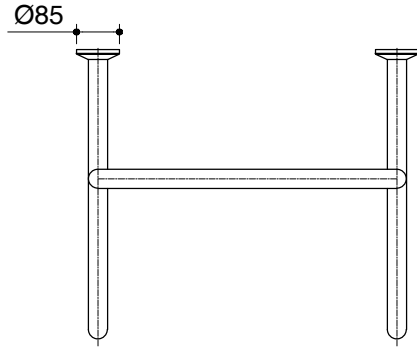

Dimensions are approximate.  
Unit: mm

SKU	K-20919X
Name	-
Description	GRAB BAR FOR URINAL
<b>ENGLEFIELD</b>	

\* The recommended dimension for installation can be adjusted according to user preferences and layout.